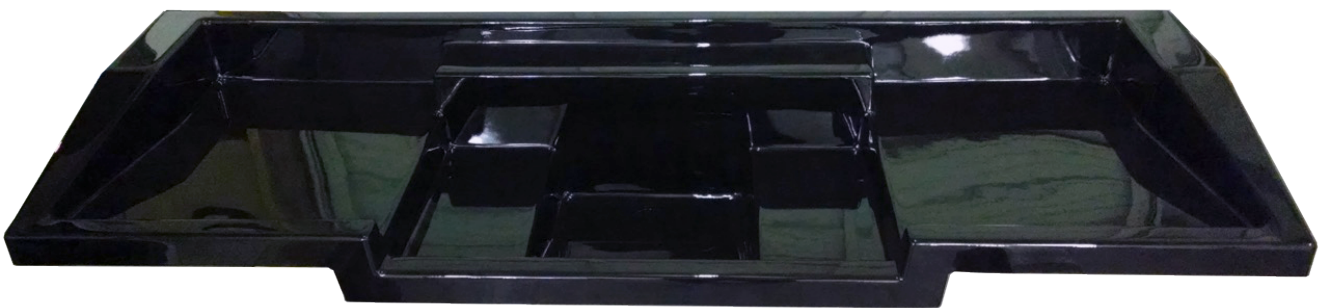

Center Sink version shown below

9524 N. Trask Street
Tampa, FL 33624
Phone 813-854-3544
Toll Free 813-854-3544
WWW.STMIndustries.com